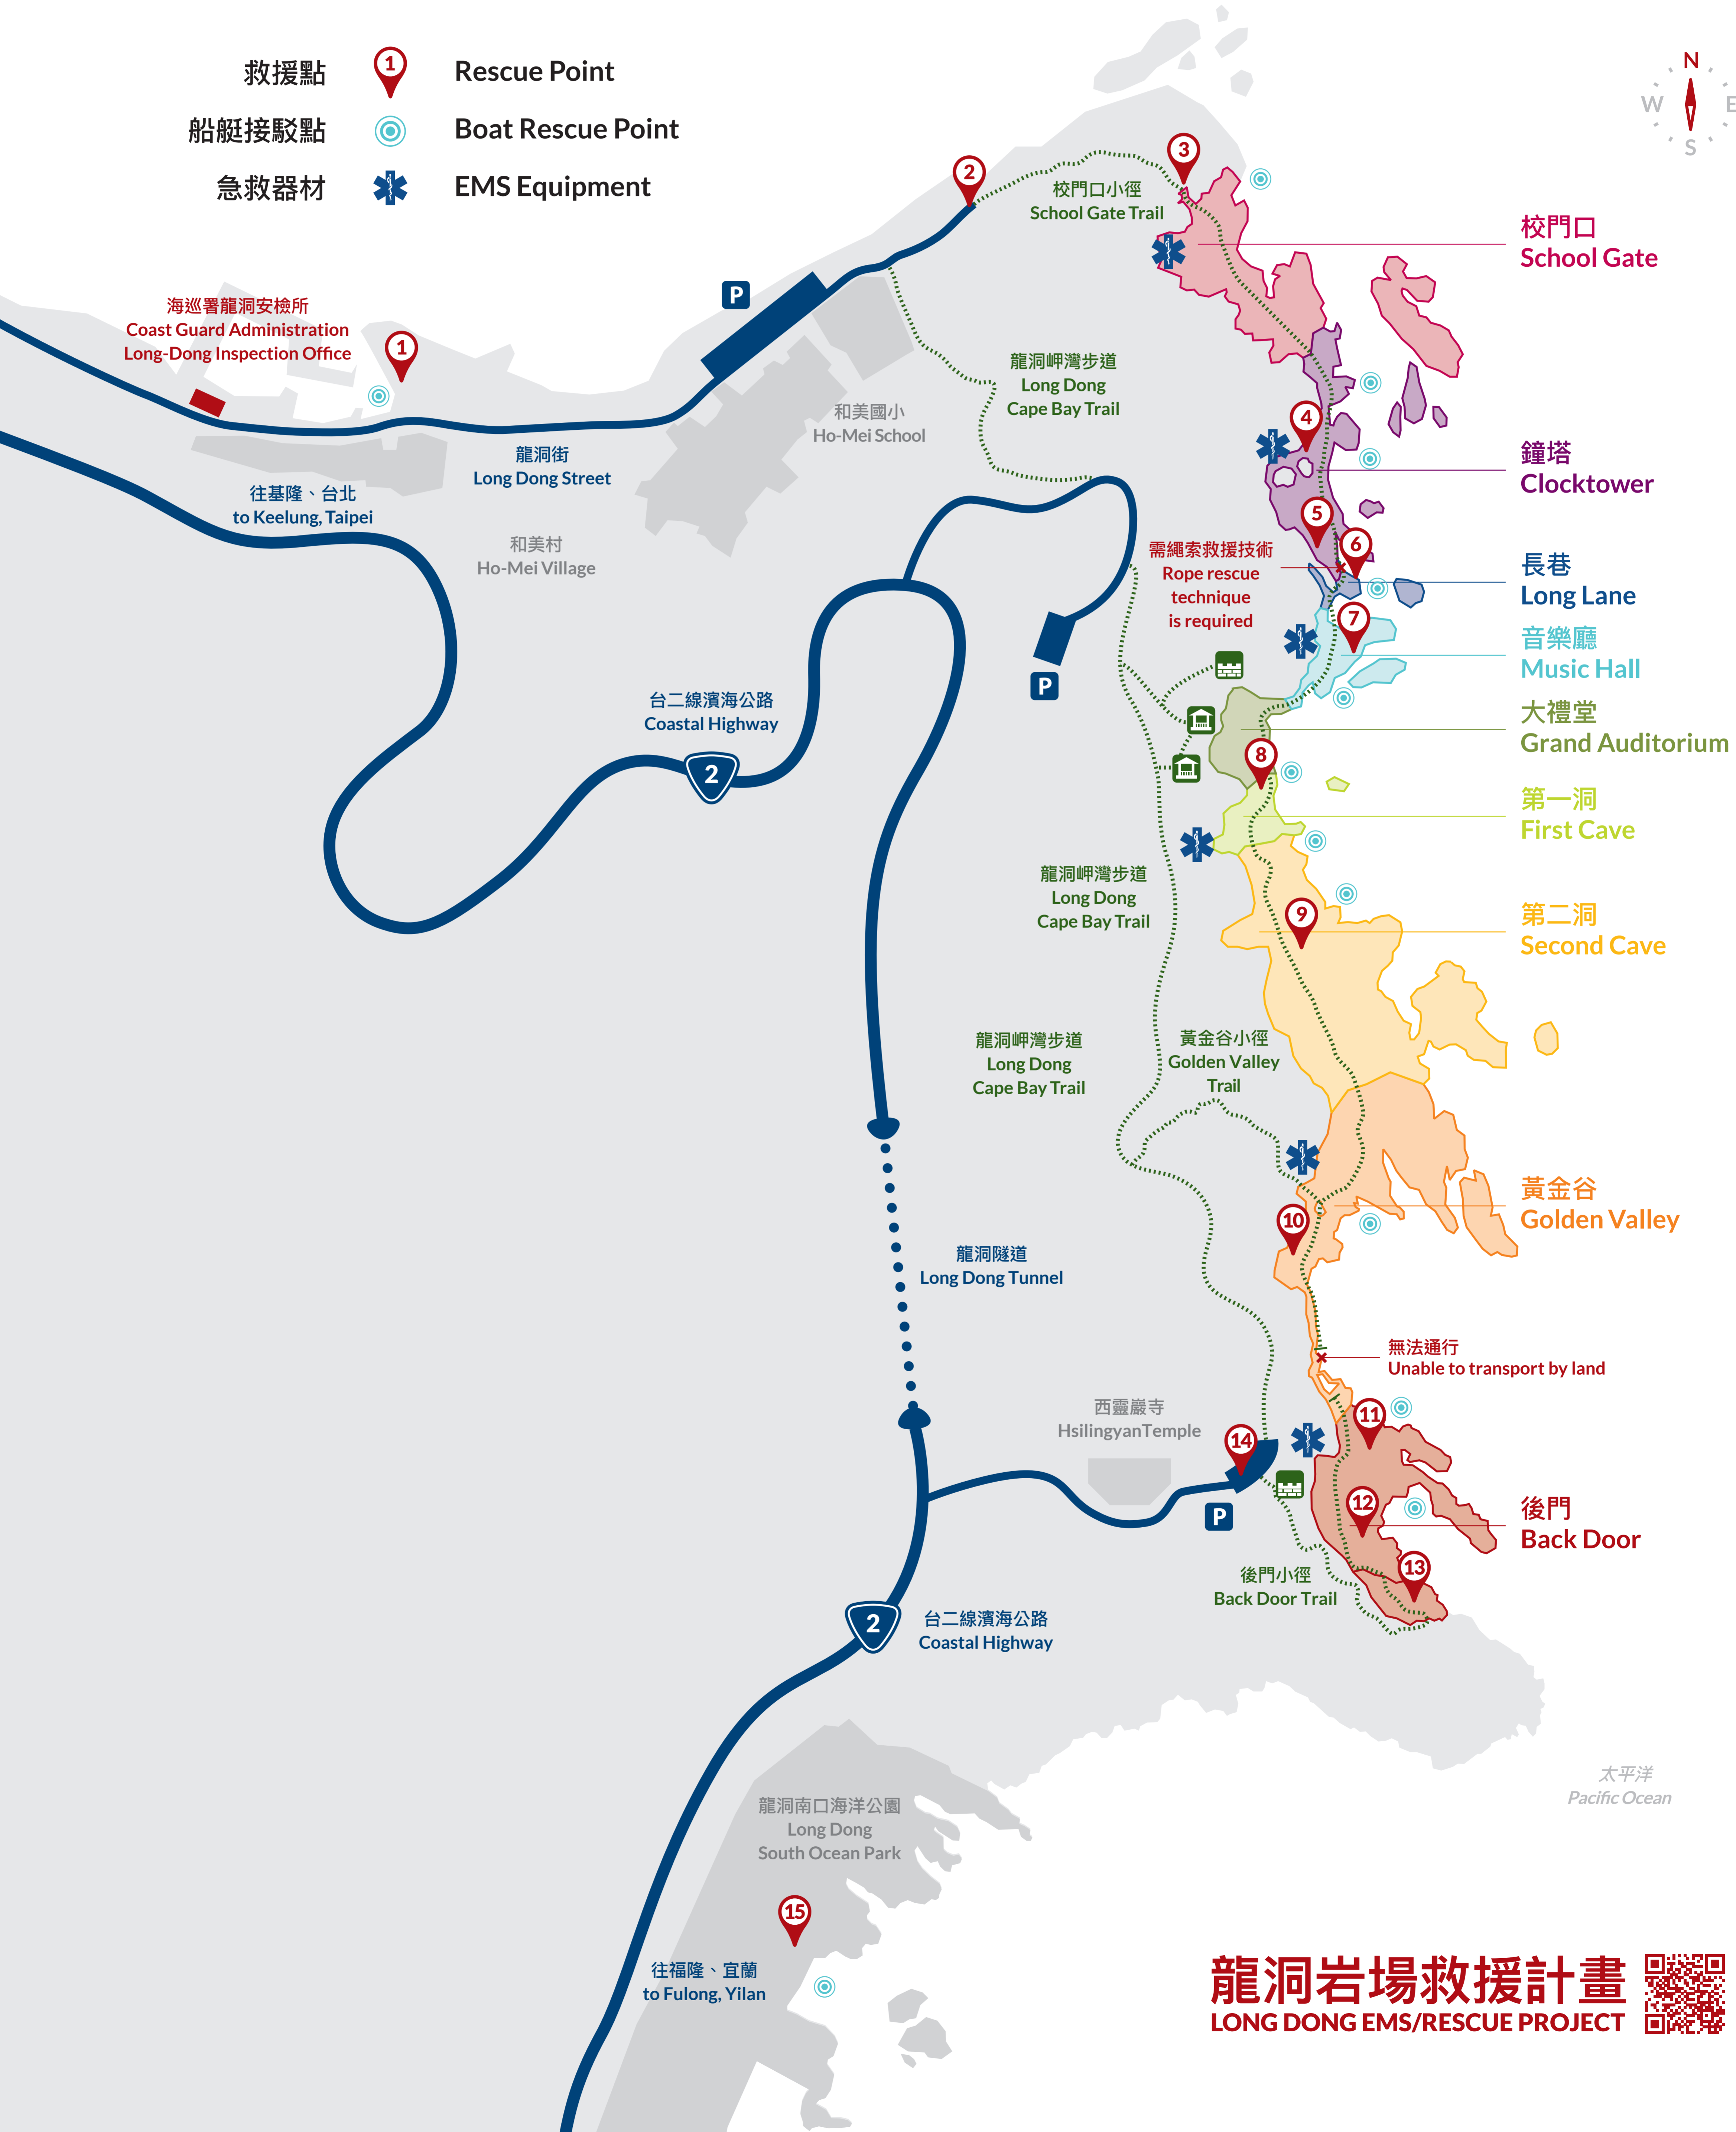

# 龍洞岩場救援資訊

## RESCUE INFORMATION

龍洞岩場救援計畫  
LONG DONG EMS/RESCUE PROJECT